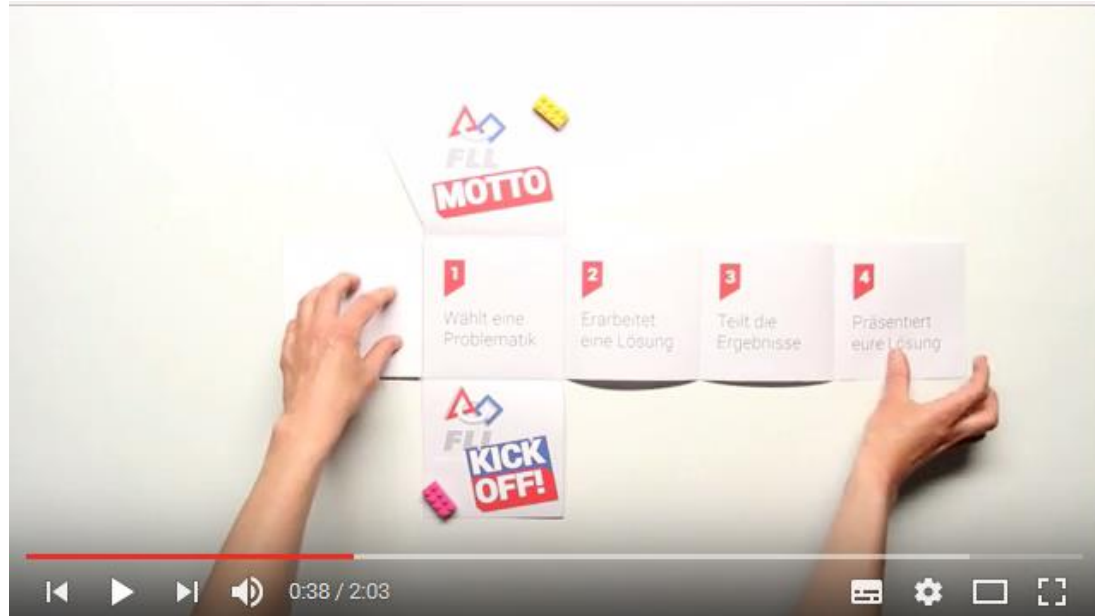

HANDS ON
TECHNOLOGY

FLL IN CENTRAL EUROPE

EVALUATION CATEGORY: RESEARCH (VIDEO / in German with English subtitles)

<https://www.youtube.com/watch?v=y_G67d25TNI&list=PLwGsS-G5itGL-qZEuLYDgg9gjX3JyeigB>