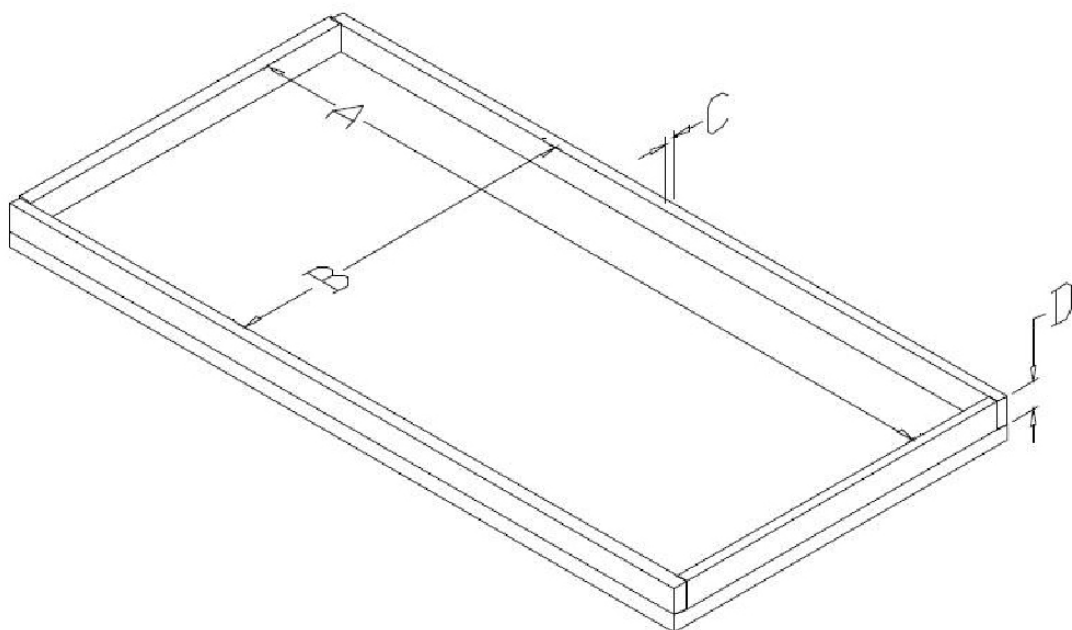

**HANDS ON
TECHNOLOGY**

FLL COMPETITION TABLE – Dimensions

FLL Regional Competition: Poland (Poznań, Warszawa, Stalowa Wola, Gorzów Wielkopolski)

A (length in mm)	=	2362 mm
B (width in mm)	=	1143 mm
C (width of the border in mm)	=	40 mm
D (high of the border in mm)	=	80 mm